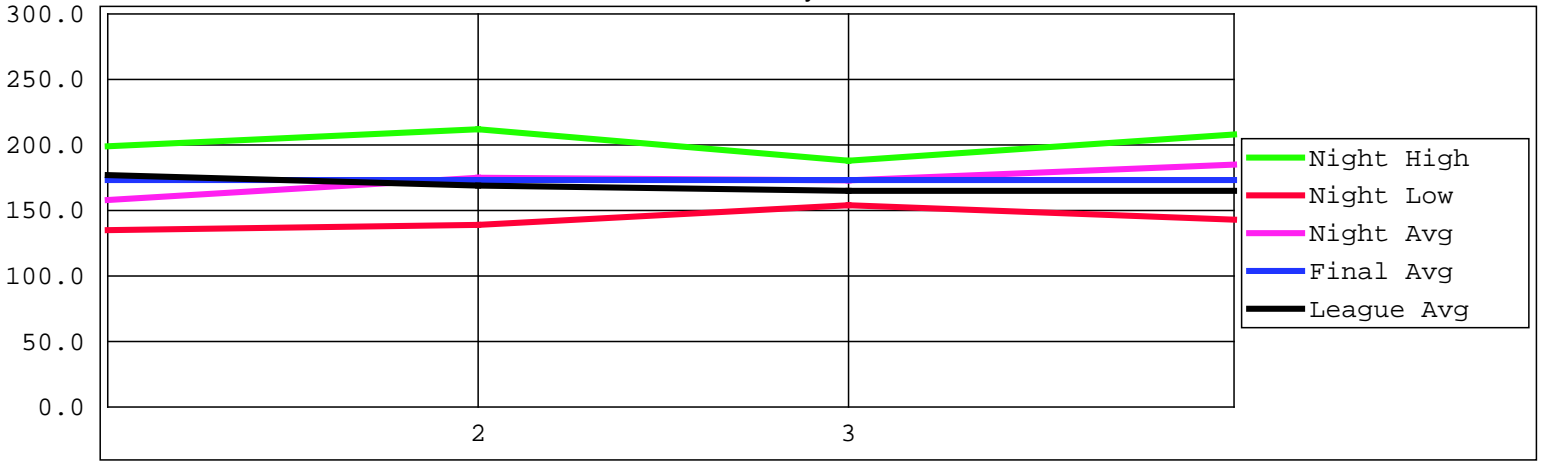

Tulli, Johnny