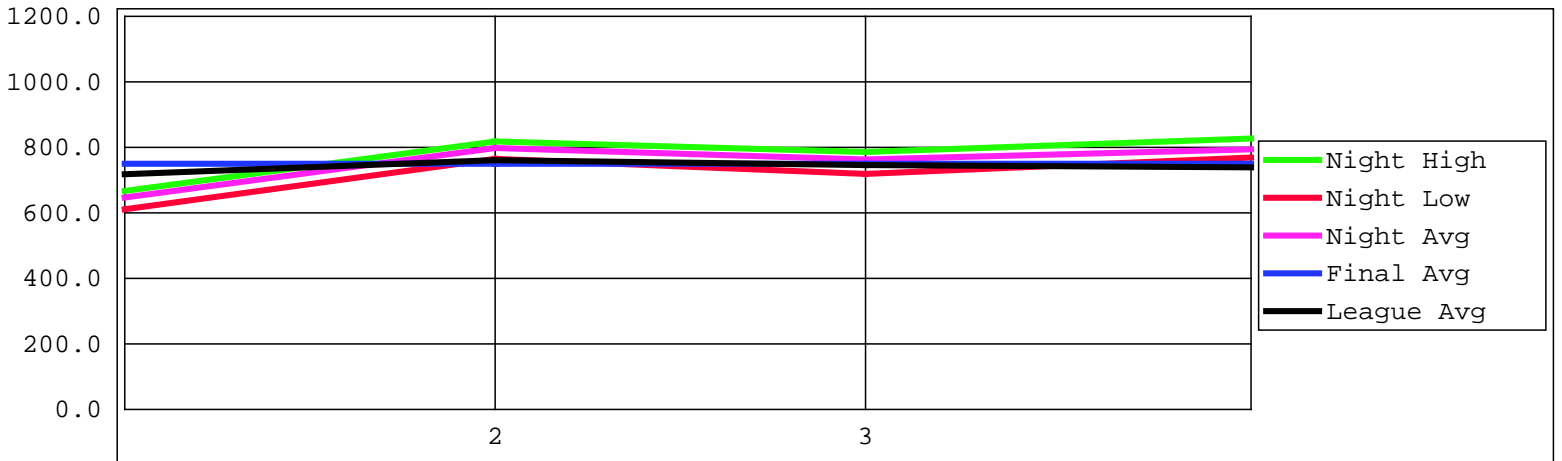

Jeanne's Team