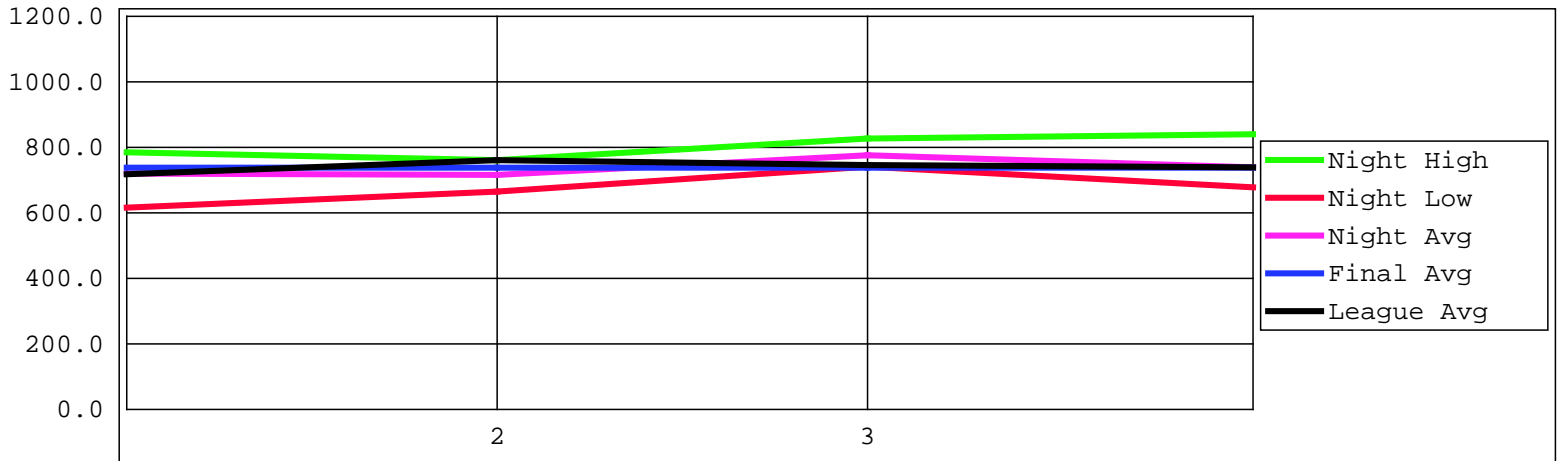

Karen's Team