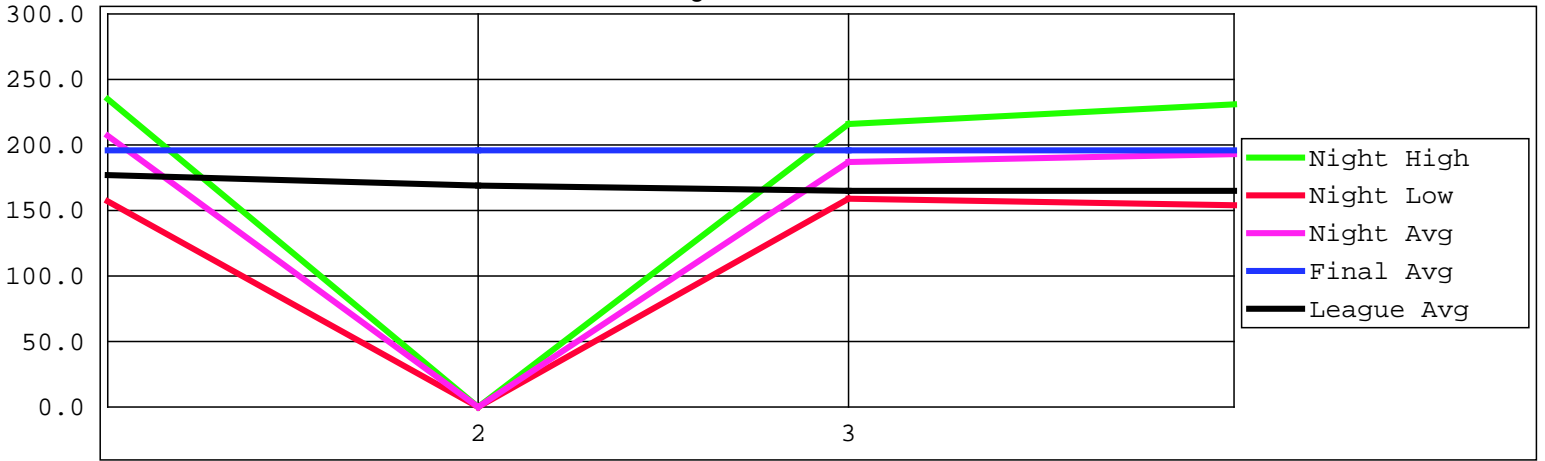

Holtgreve, Karen